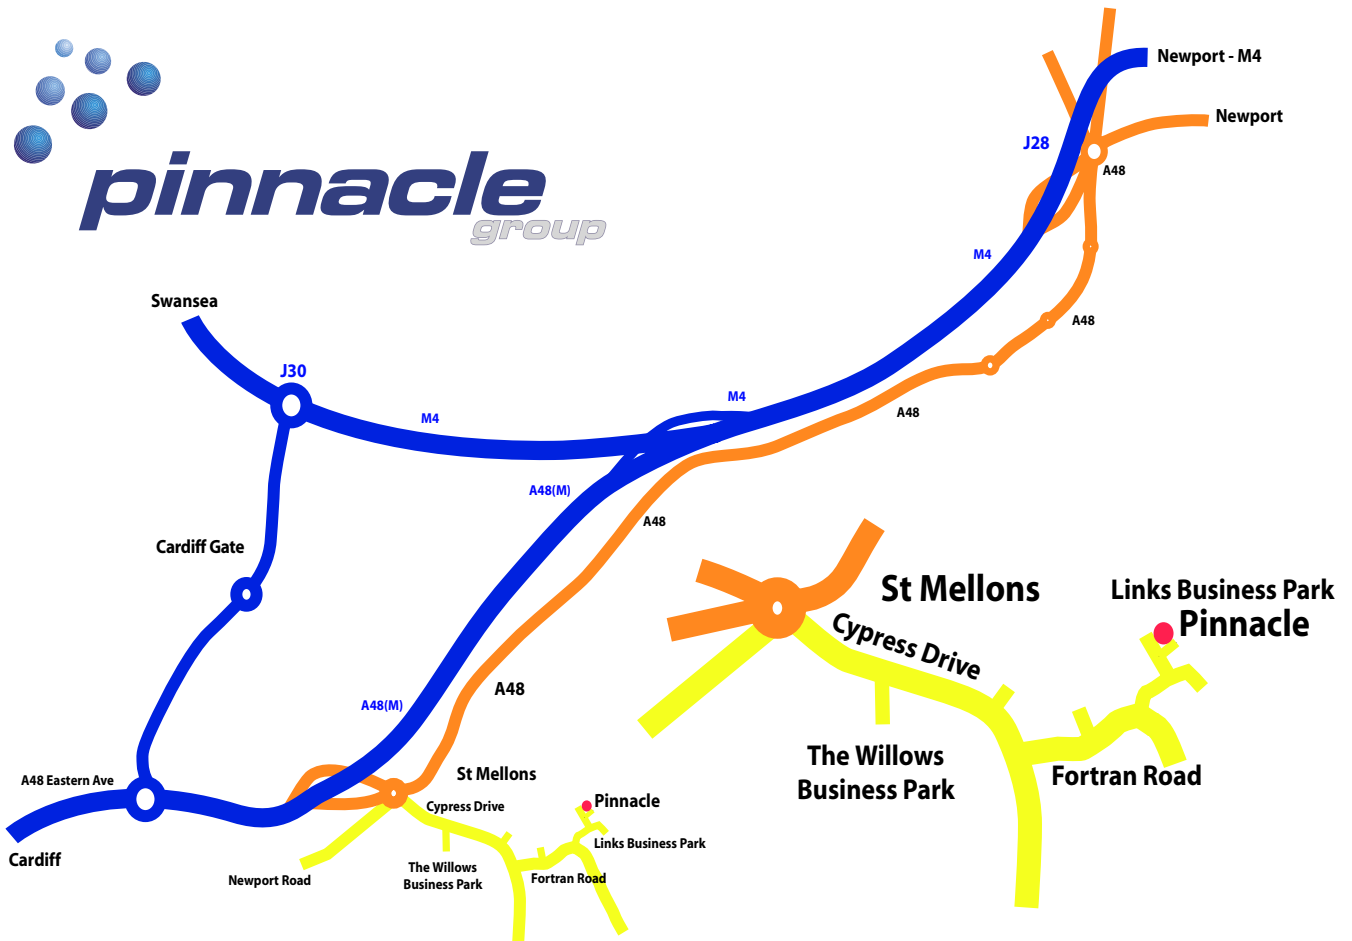

pinnacle
group

Pinnacle Group of Companies
Fairway House
Links Business Park
St. Mellons
Cardiff
CF3 0LT

T: 029 2036 3738
F: 029 2036 3534
E: info@pinnacle-group.co.uk